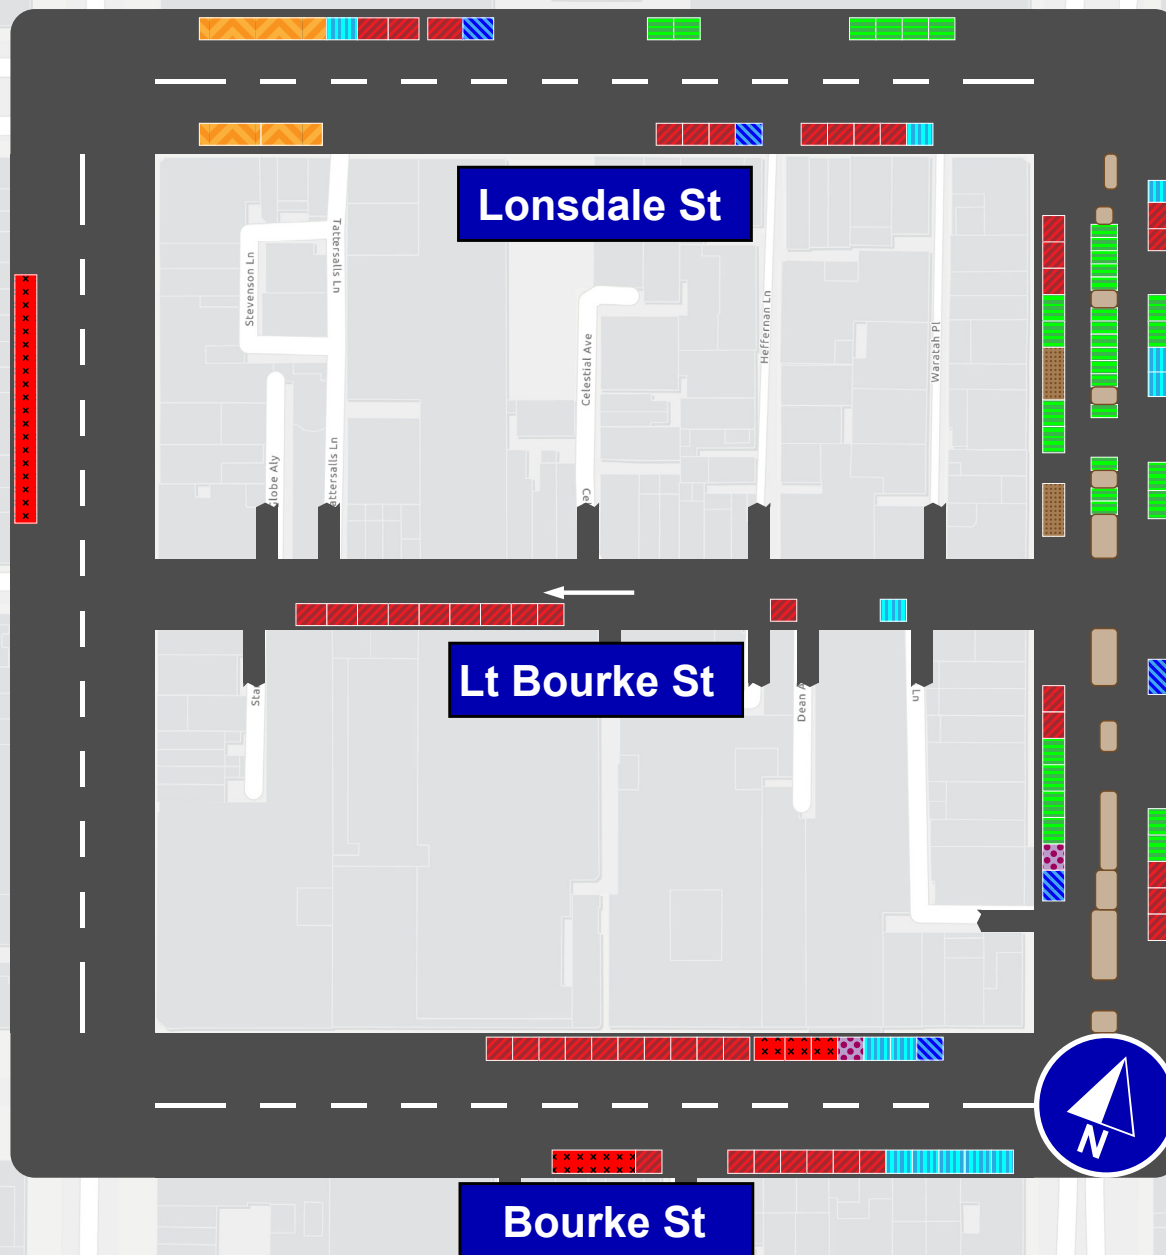

Section two, block – Lonsdale Street, Russell Street, Bourke Street, Swanston Street

CITY OF MELBOURNE

LEGEND

-  Pick Up/ Drop Off
-  Metered Bay
-  Loading Zone
-  Accessible Bay
-  Car Share Bay
-  Authorised Vehicle Parking
-  PTV Bus Zone
-  Non-Vehicle Occupation