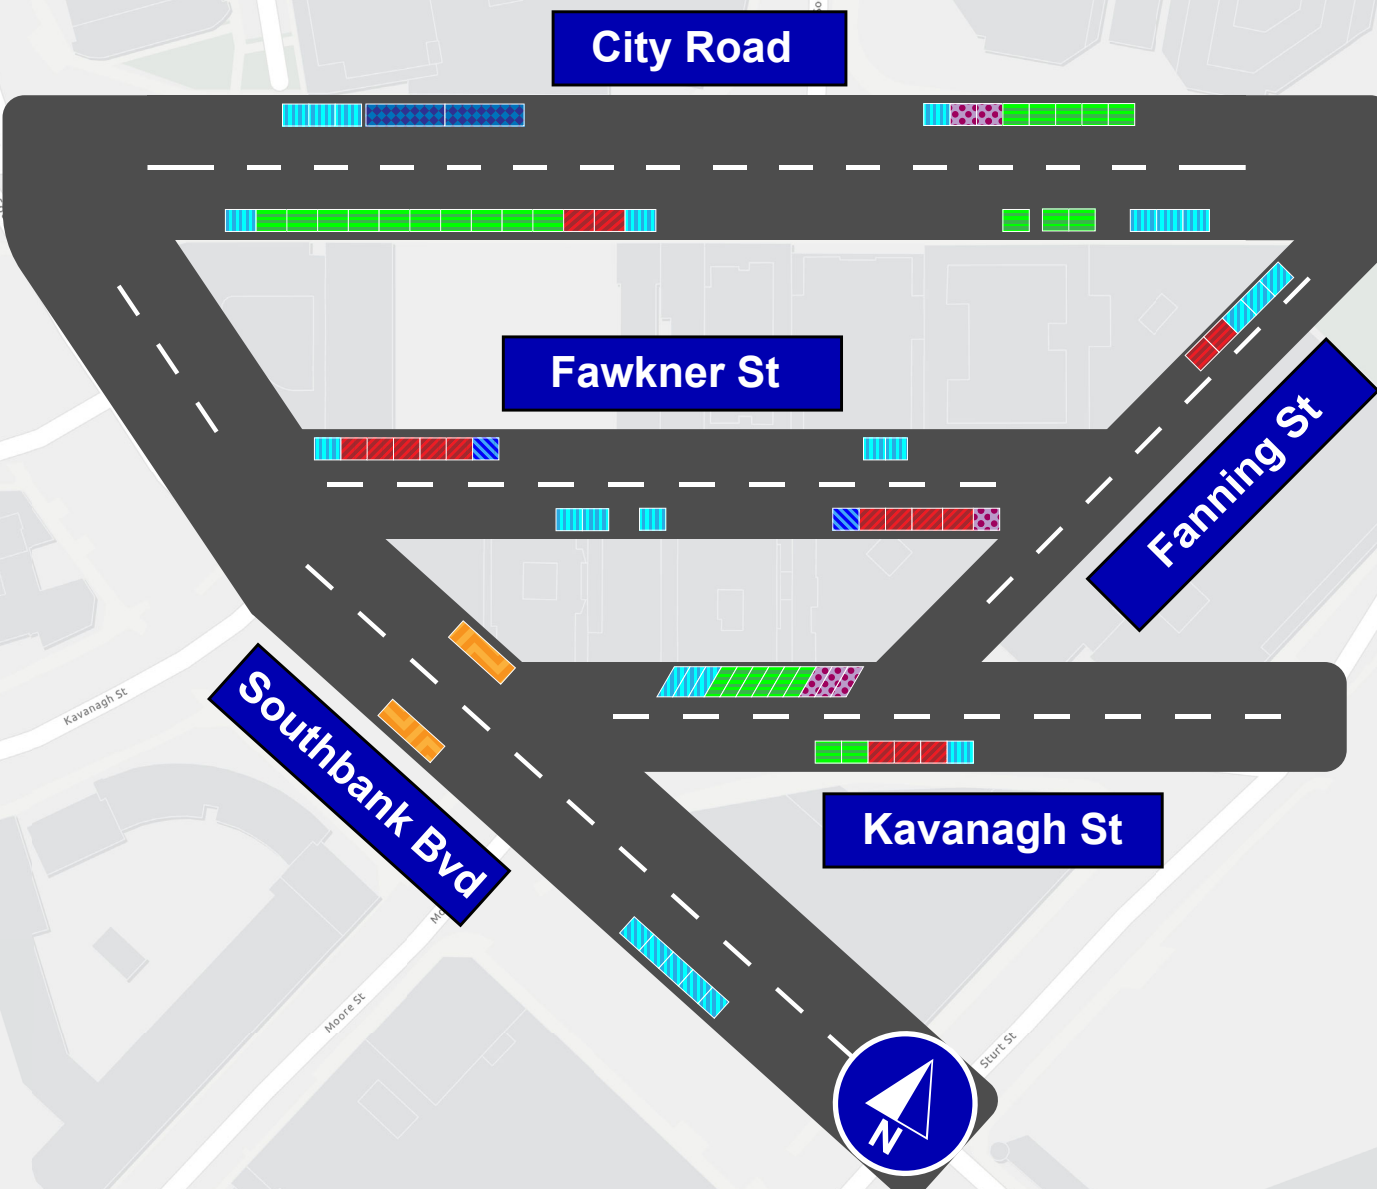

# Section Six, block – City Road, Fanning Street, Kavanagh Street, Southbank Boulevard

CITY OF MELBOURNE

## LEGEND

-  Pick Up/ Drop Off
-  Metered Bay
-  Loading Zone
-  Accessible Bay
-  Car Share Bay
-  PTV Bus Zone
-  Tourist Coach Bay