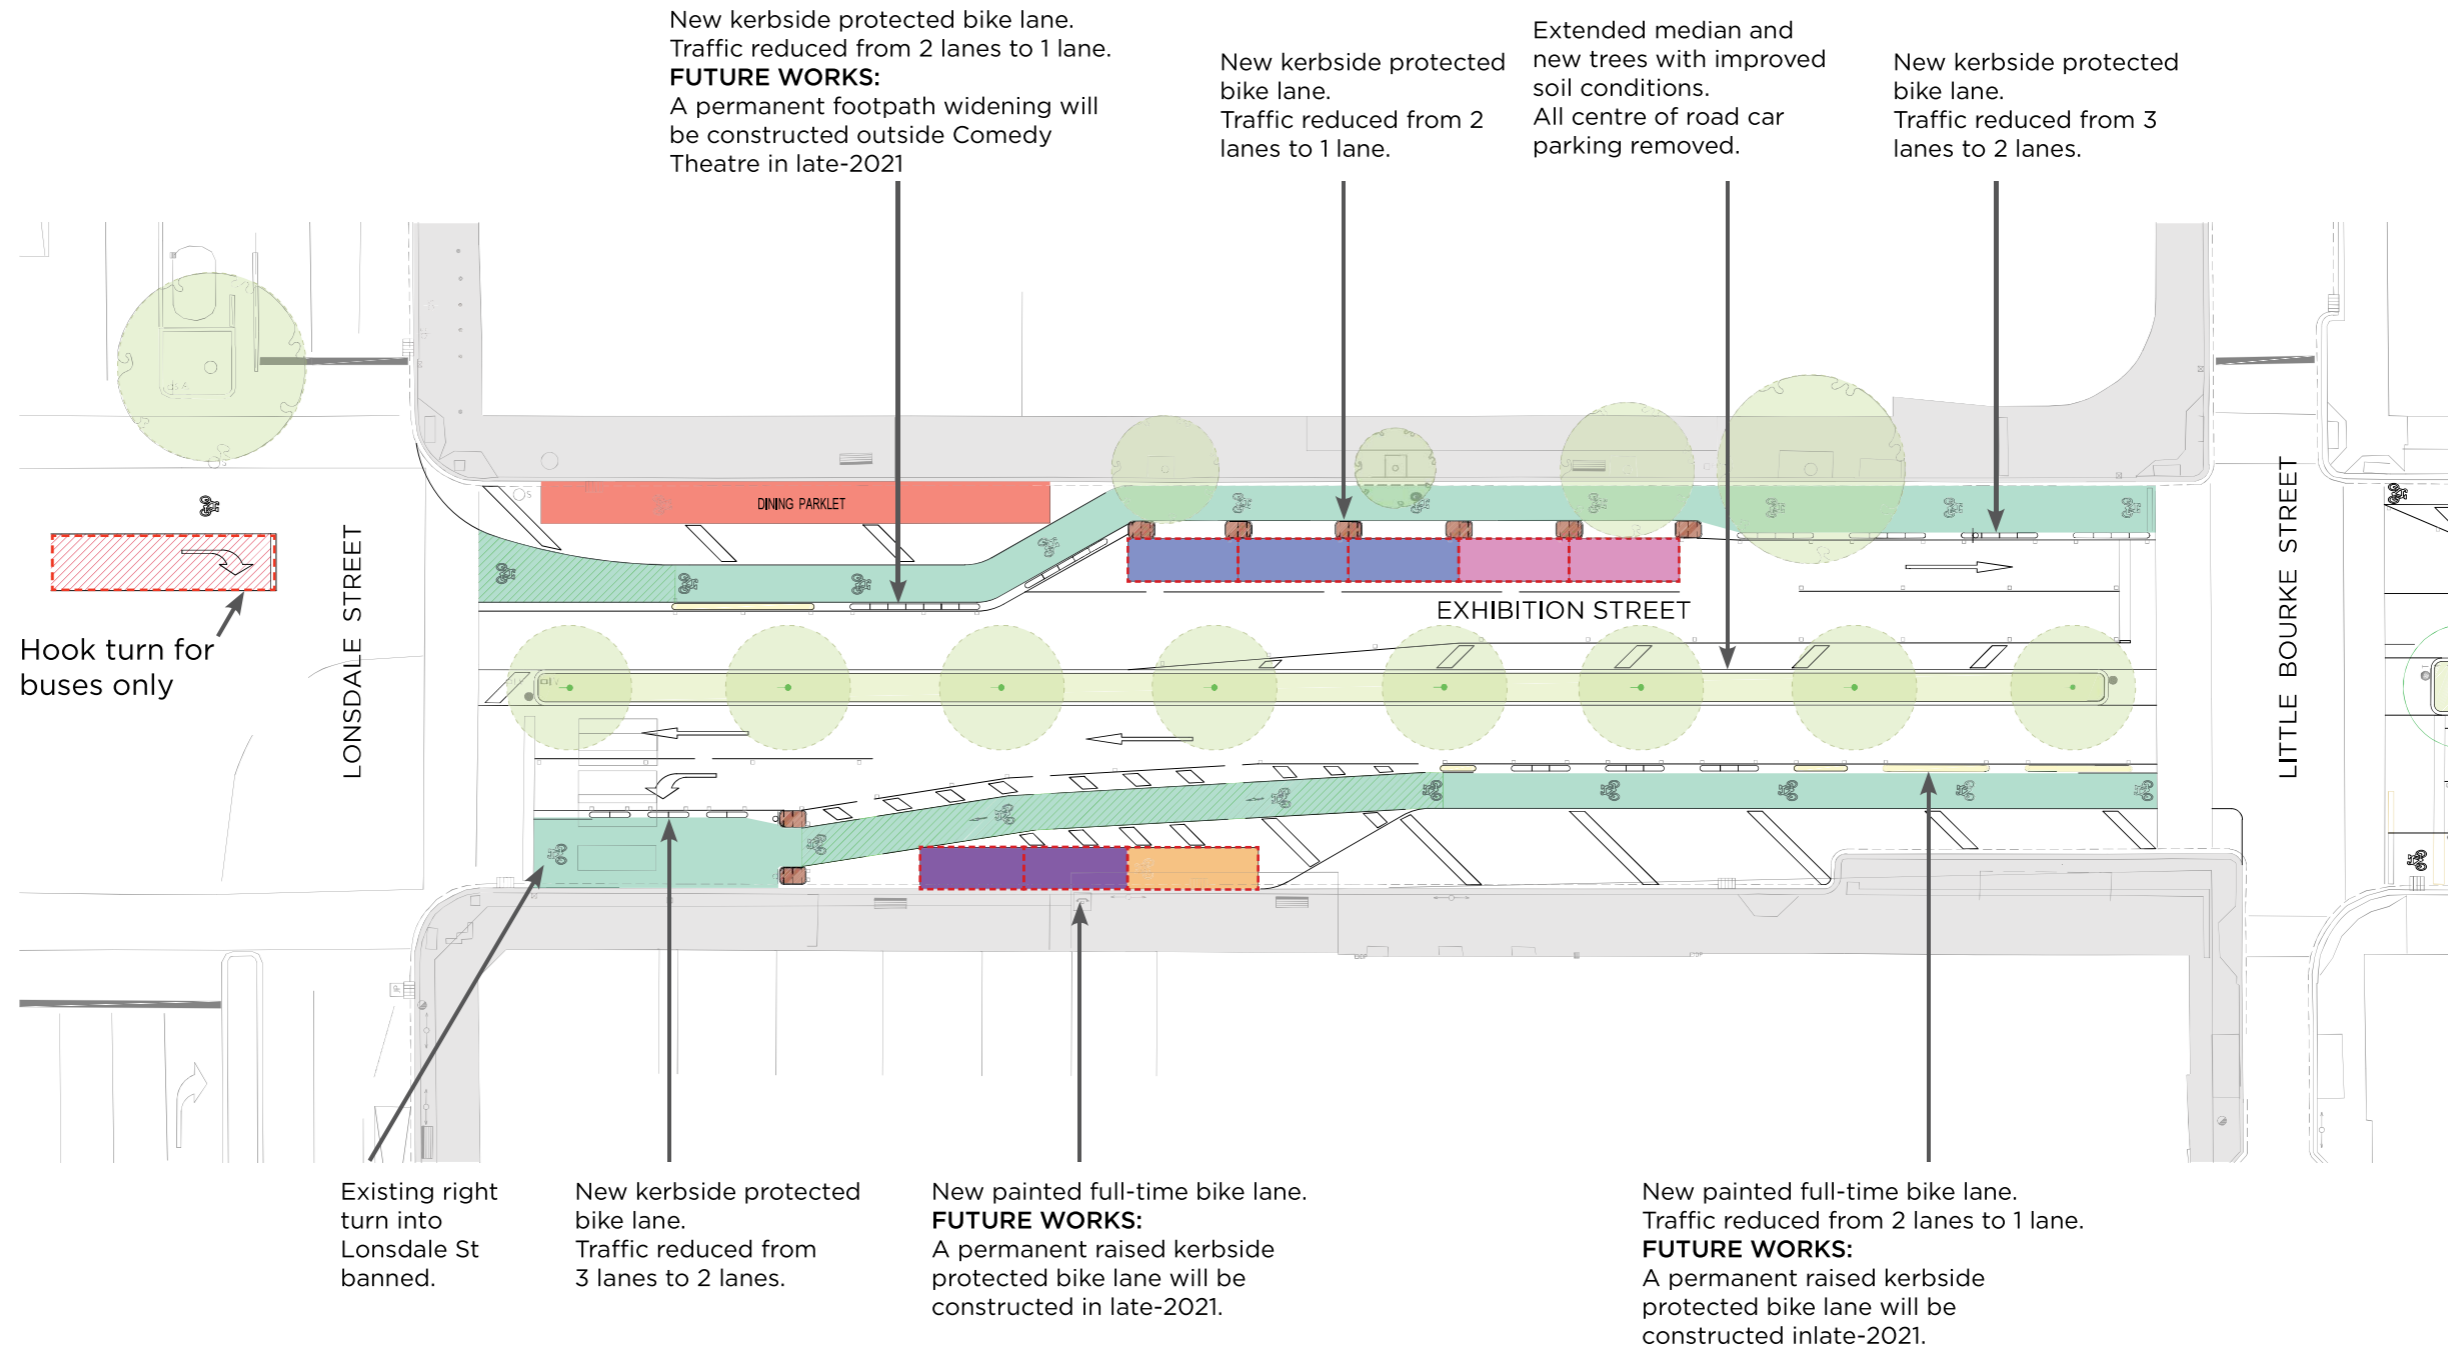

EXHIBITION STREET LT LONSDALE TO LONSDALE STREET

Pedestrian footpath		Short Term 1		Loading Zone 1		Short-Term 2		Disabled priority	
Protected bike lane		1/4 Hour Limit		15mins: 9.30am-4pm, Mon-Fri &		5minute Limit		2P-Disabled	
		All Other times.		5minute Limit		All other times		9.30am-4pm, Mon-Fri &	
				All other times				7.30am-7.30pm, Sat-Sun	
								P-Disabled - All other times	

EXHIBITION STREET LONSDALE TO LT BOURKE STREET

Pedestrian footpath		Short Term 1	Loading Zone 1	Loading Zone 2	Short-Term 2
Protected bike lane		1/4P: 5.30am-3.30pm, Mon-Sun	15mins: 5.30am-3.30pm, Mon-Fri	15mins: 7.30am-3.30pm, Mon-Fri	5minute Limit (24 hrs per day)
Dining Parklet		5minute Limit All Other times.	5minute Limit All other times	5minute Limit All other times	

EXHIBITION STREET LT BOURKE TO BOURKE STREET

Pedestrian footpath		Short Term 1		Loading Zone 2		No Parking		Disabled priority	
Protected bike lane		1/4 Hour Limit		15mins: 7.30am-3.30pm, Mon-Fri		2minute Limit		2P-Disabled	
Dining Parklet		All Other times.		1/4P		(24 hours per day)		7.30am-7.30pm, Mon-Sun	
				All other times				P-Disabled	
								All other times	