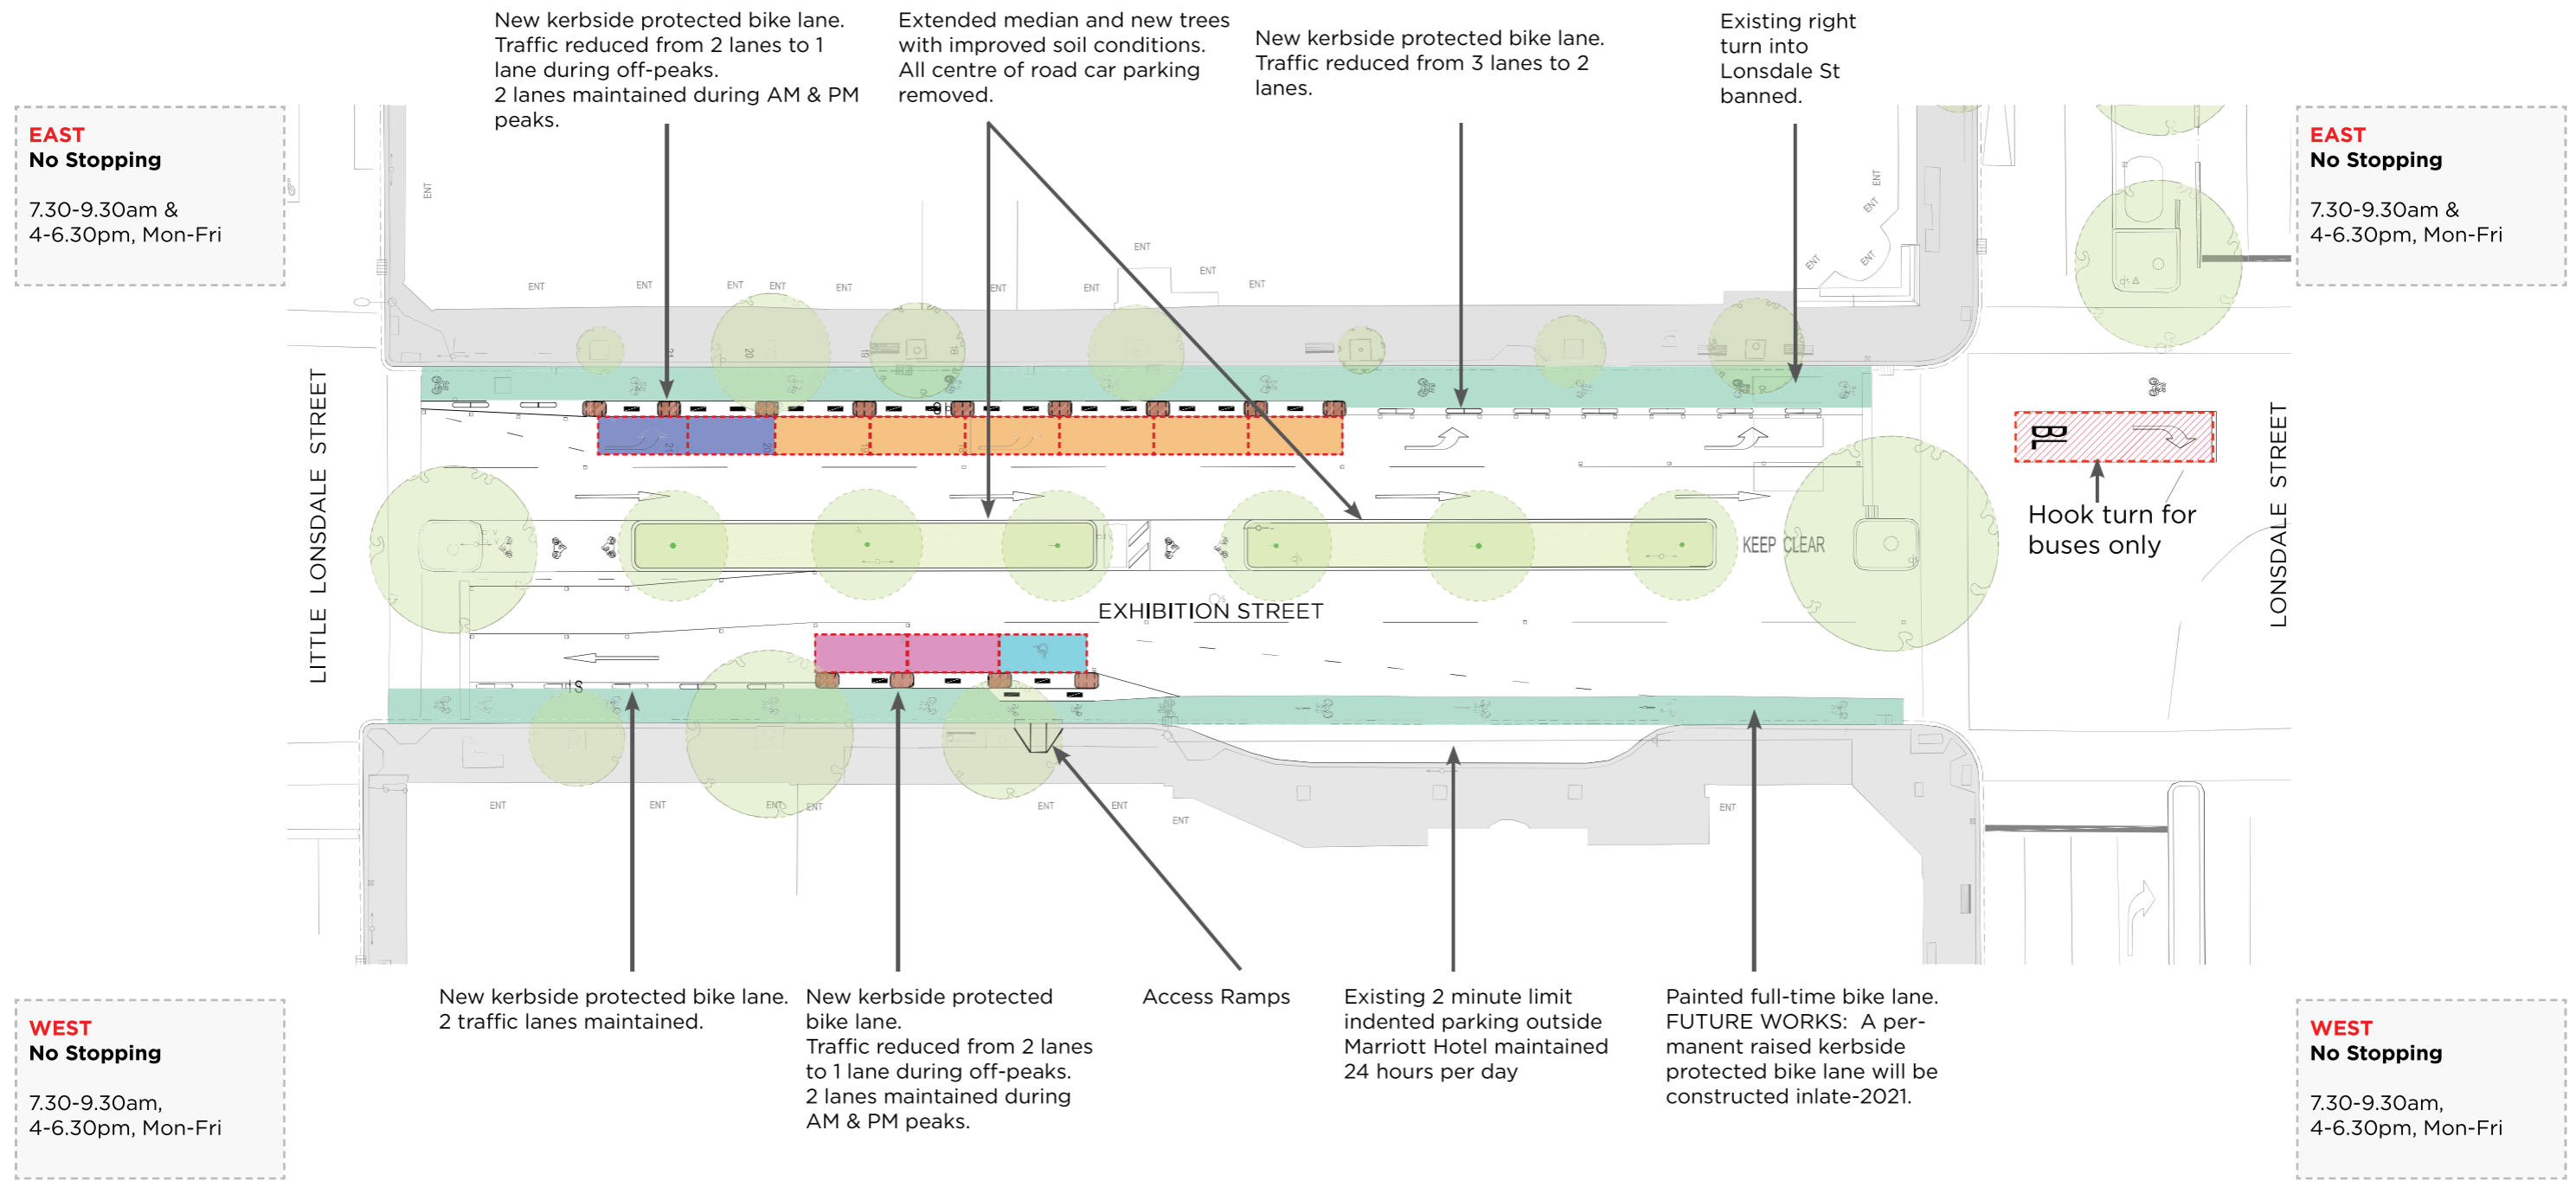

EXHIBITION STREET LT LONSDALE TO LONSDALE STREET

Pedestrian footpath		Short Term 1		Loading Zone 1		Short-Term 2		Disabled priority	
Protected bike lane		1/4 Hour Limit		15mins: 9.30am-4pm, Mon-Fri &		5minute Limit		2P-Disabled	
		All Other times.		5minute Limit		All other times		9.30am-4pm, Mon-Fri &	
				All other times				7.30am-7.30pm, Sat-Sun	
								P-Disabled - All other times	

EXHIBITION STREET LONSDALE TO LT BOURKE STREET

Pedestrian footpath		Short Term 1	Loading Zone 1	Loading Zone 2	Short-Term 2
Protected bike lane		1/4P: 5.30am-3.30pm, Mon-Sun	15mins: 5.30am-3.30pm, Mon-Fri	15mins: 7.30am-3.30pm, Mon-Fri	5minute Limit (24 hrs per day)
Dining Parklet		5minute Limit All Other times.	5minute Limit All other times	5minute Limit All other times	

EXHIBITION STREET LT BOURKE TO BOURKE STREET

Pedestrian footpath		Short Term 1		Loading Zone 2		No Parking		Disabled priority	
Protected bike lane		1/4 Hour Limit		15mins: 7.30am-3.30pm, Mon-Fri		2minute Limit		2P-Disabled	
Dining Parklet		All Other times.		1/4P		(24 hours per day)		7.30am-7.30pm, Mon-Sun	
				All other times				P-Disabled	
								All other times	