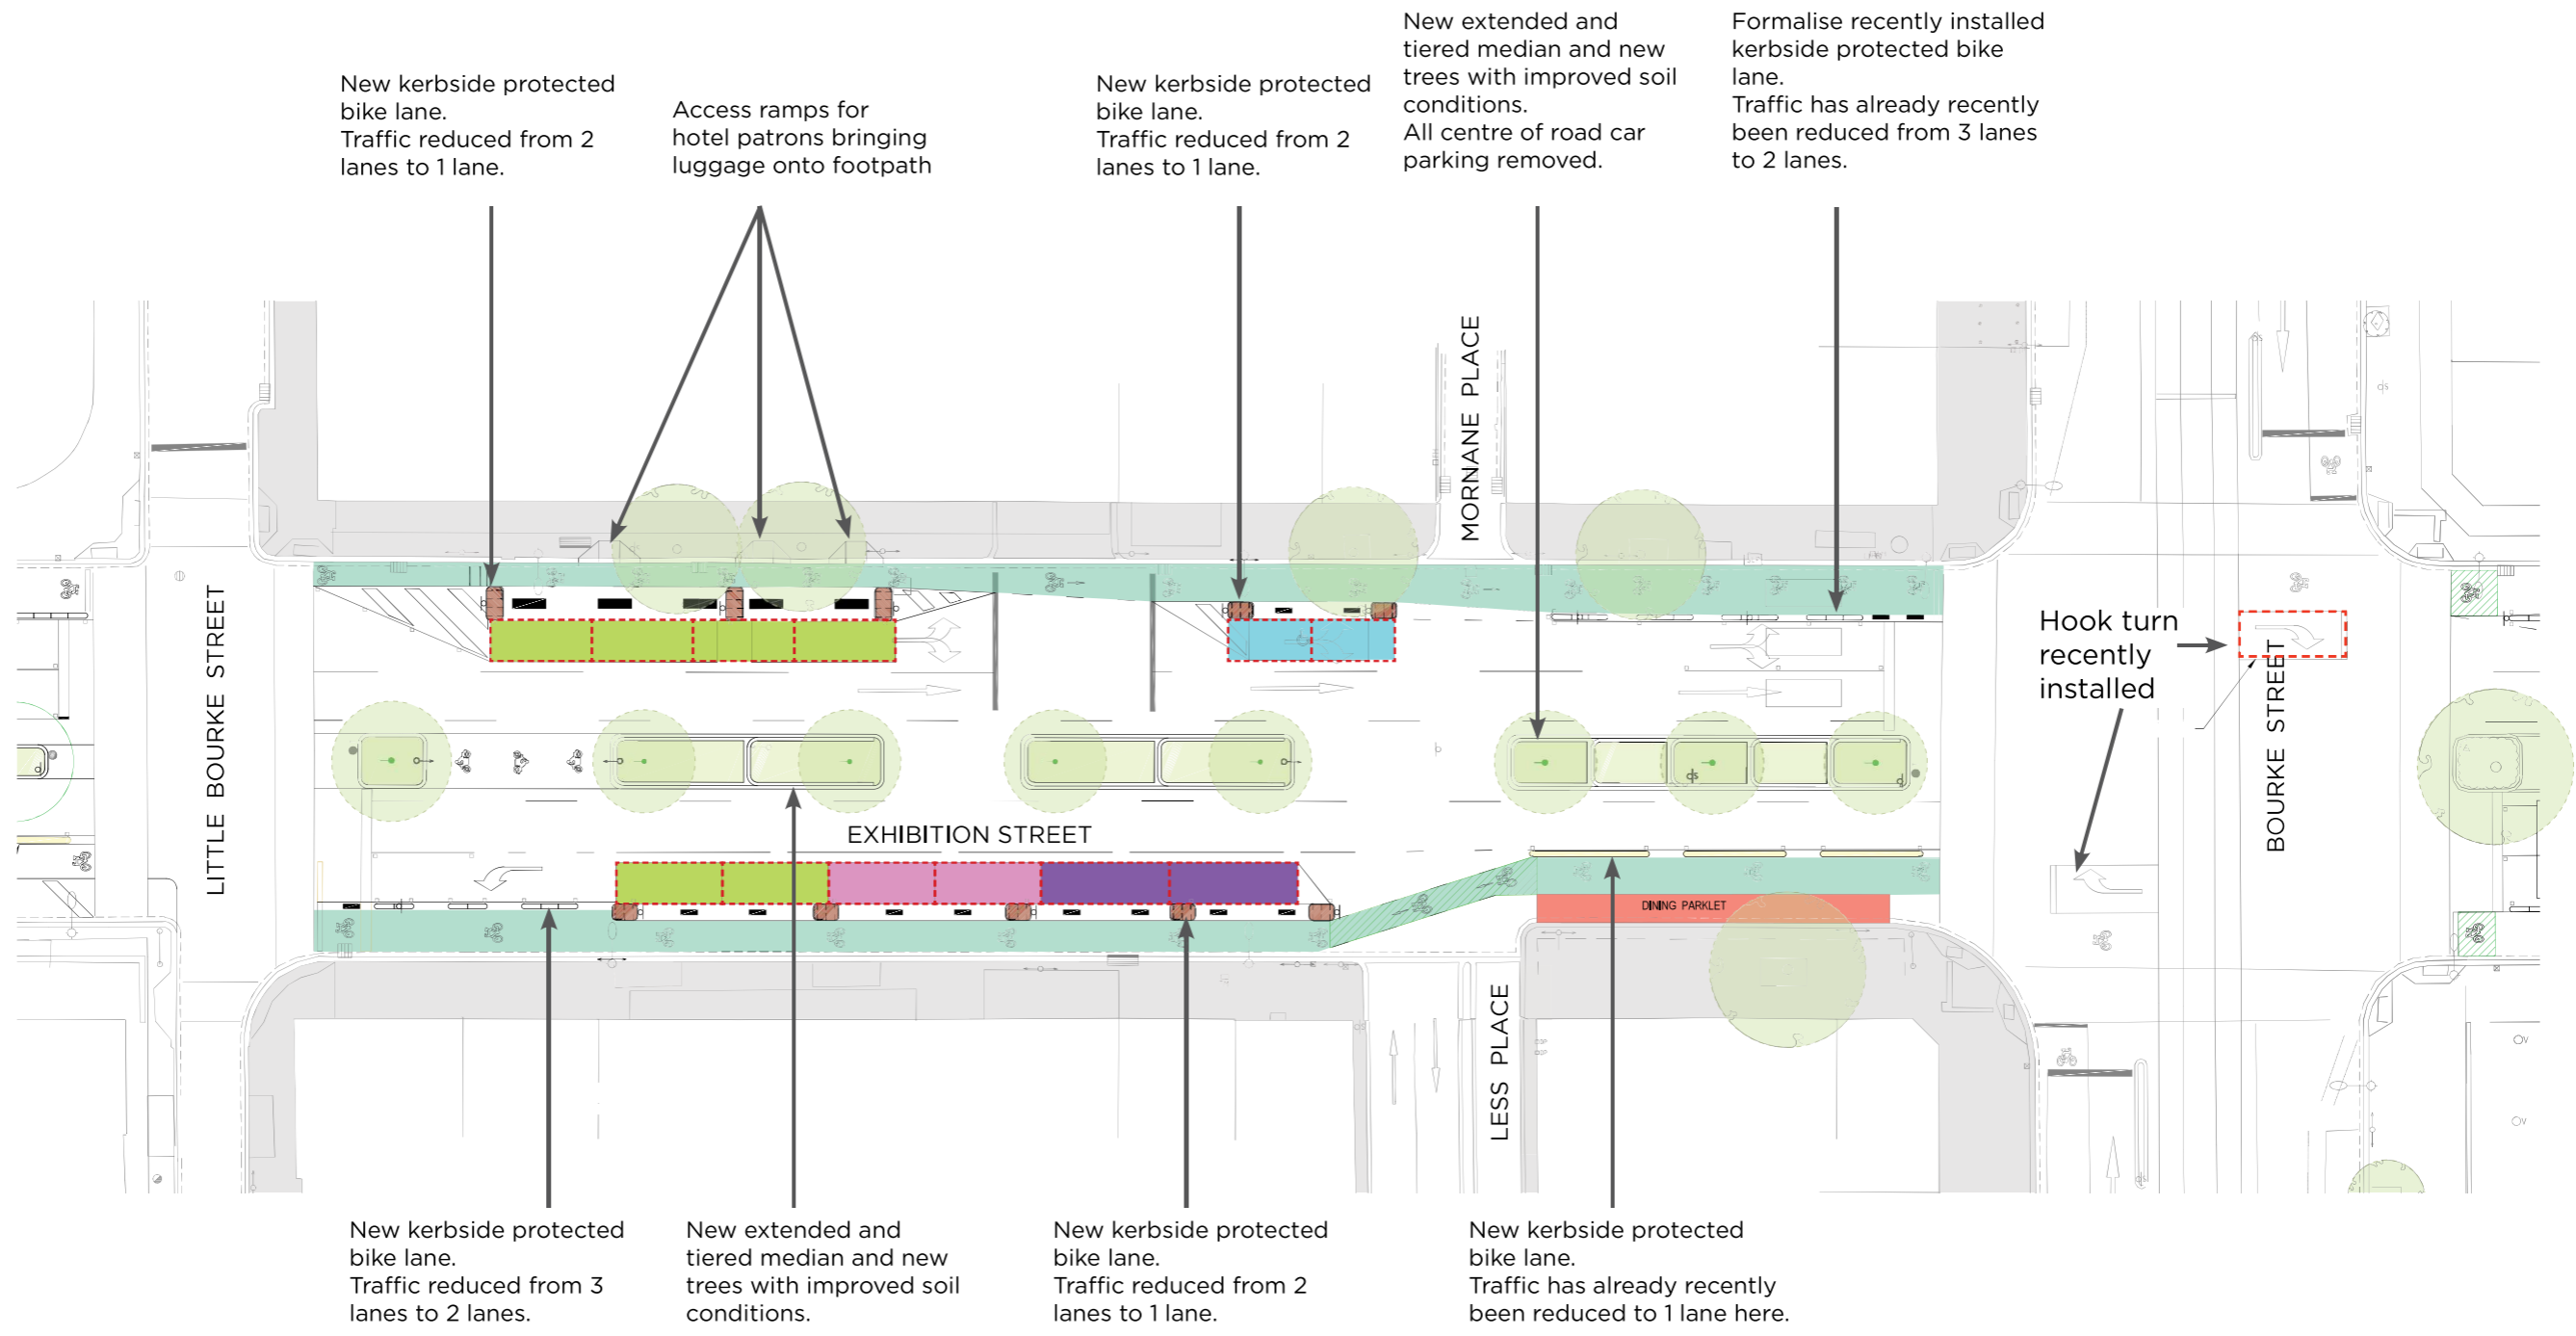

EXHIBITION STREET LT LONSDALE TO LONSDALE STREET

Pedestrian footpath		Short Term 1		Loading Zone 1		Short-Term 2		Disabled priority	
Protected bike lane		1/4 Hour Limit		15mins: 9.30am-4pm, Mon-Fri &		5minute Limit		2P-Disabled	
		All Other times.		5minute Limit		All other times		9.30am-4pm, Mon-Fri &	
				All other times				7.30am-7.30pm, Sat-Sun	
								P-Disabled - All other times	

EXHIBITION STREET LONSDALE TO LT BOURKE STREET

Pedestrian footpath		Short Term 1	Loading Zone 1	Loading Zone 2	Short-Term 2
Protected bike lane		1/4P: 5.30am-3.30pm, Mon-Sun	15mins: 5.30am-3.30pm, Mon-Fri	15mins: 7.30am-3.30pm, Mon-Fri	5minute Limit (24 hrs per day)
Dining Parklet		5minute Limit All Other times.	5minute Limit All other times	5minute Limit All other times	

EXHIBITION STREET LT BOURKE TO BOURKE STREET

Pedestrian footpath		Short Term 1		Loading Zone 2		No Parking		Disabled priority	
Protected bike lane		1/4 Hour Limit		15mins: 7.30am-3.30pm, Mon-Fri		2minute Limit		2P-Disabled	
Dining Parklet		All Other times.		1/4P		(24 hours per day)		7.30am-7.30pm, Mon-Sun	
				All other times				P-Disabled	
								All other times	