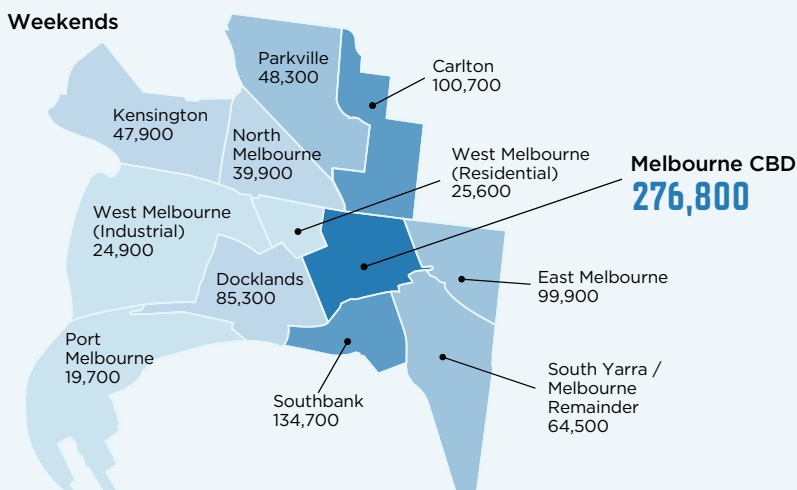

WHAT IS THE DAILY POPULATION?

The daily population is an indicator of the number of people visiting or present in our city on an average weekday and on an average weekend day. It is also an indicator of activity and growth.

For more information and other reports visit melbourne.vic.gov.au/dailypopulation

AVERAGE WEEKDAY

AVERAGE WEEKEND DAY

LOCAL AREAS AT A GLANCE (20+ years)

AGE AT A GLANCE

Youths (under 20 years)

Adults (20+ years)

CENTRAL MELBOURNE SNAPSHOT (20+ years)

Melbourne CBD

Southbank

Docklands