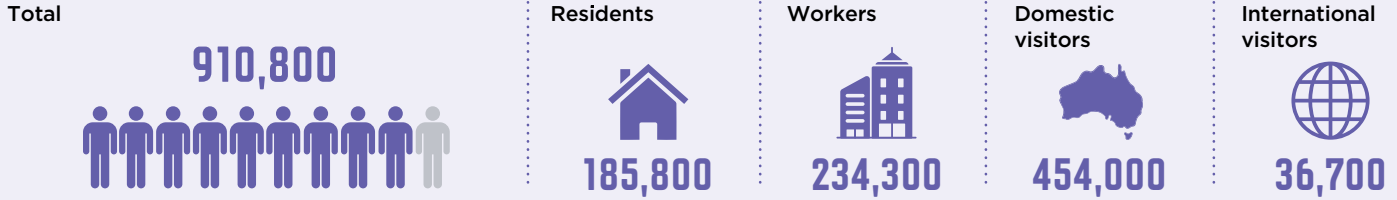

CITY OF MELBOURNE DAILY POPULATION ESTIMATES 2019

Everyday, thousands of people visit Melbourne. Understanding how many people live, work, study, play and socialise in our city helps us better plan for future growth.

WHAT IS THE DAILY POPULATION?

The daily population is an indicator of the number of people visiting or present in our city on an average weekday and on an average weekend day. It is also an indicator of activity and growth.

For more information and other reports visit melbourne.vic.gov.au/dailypopulation

AVERAGE WEEKDAY