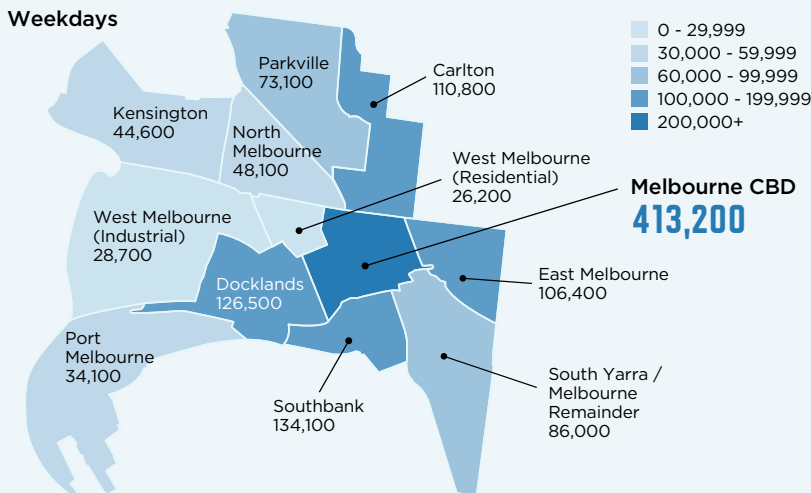

WHAT IS THE DAILY POPULATION?

The daily population is an indicator of the number of people visiting or present in our city on an average weekday and on an average weekend day. It is also an indicator of activity and growth.

For more information and other reports visit melbourne.vic.gov.au/dailypopulation

AVERAGE WEEKDAY

AVERAGE WEEKEND DAY

LOCAL AREAS AT A GLANCE (20+ years)

AGE AT A GLANCE

Youths (under 20 years)

Adults (20+ years)

CENTRAL MELBOURNE SNAPSHOT (20+ years)

Melbourne CBD

Southbank

Docklands