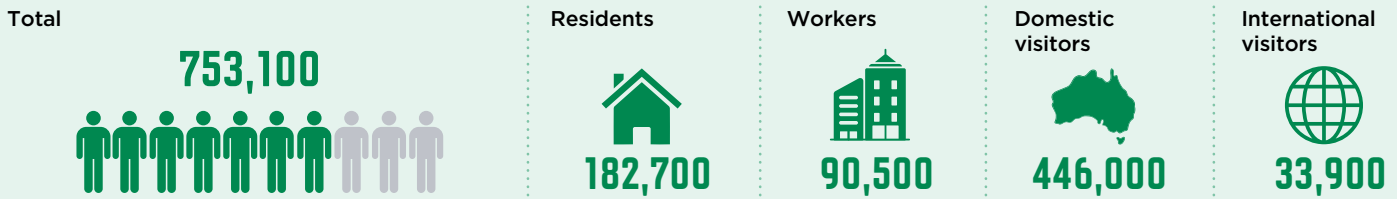

CITY OF MELBOURNE DAILY POPULATION ESTIMATES 2019

Everyday, thousands of people visit Melbourne. Understanding how many people live, work, study, play and socialise in our city helps us better plan for future growth.

WHAT IS THE DAILY POPULATION?

The daily population is an indicator of the number of people visiting or present in our city on an average weekday and on an average weekend day. It is also an indicator of activity and growth.

For more information and other reports visit melbourne.vic.gov.au/dailypopulation

AVERAGE WEEKDAY

AVERAGE WEEKEND DAY

LOCAL AREAS AT A GLANCE (20+ years)

AGE AT A GLANCE

Youths (under 20 years)

Adults (20+ years)